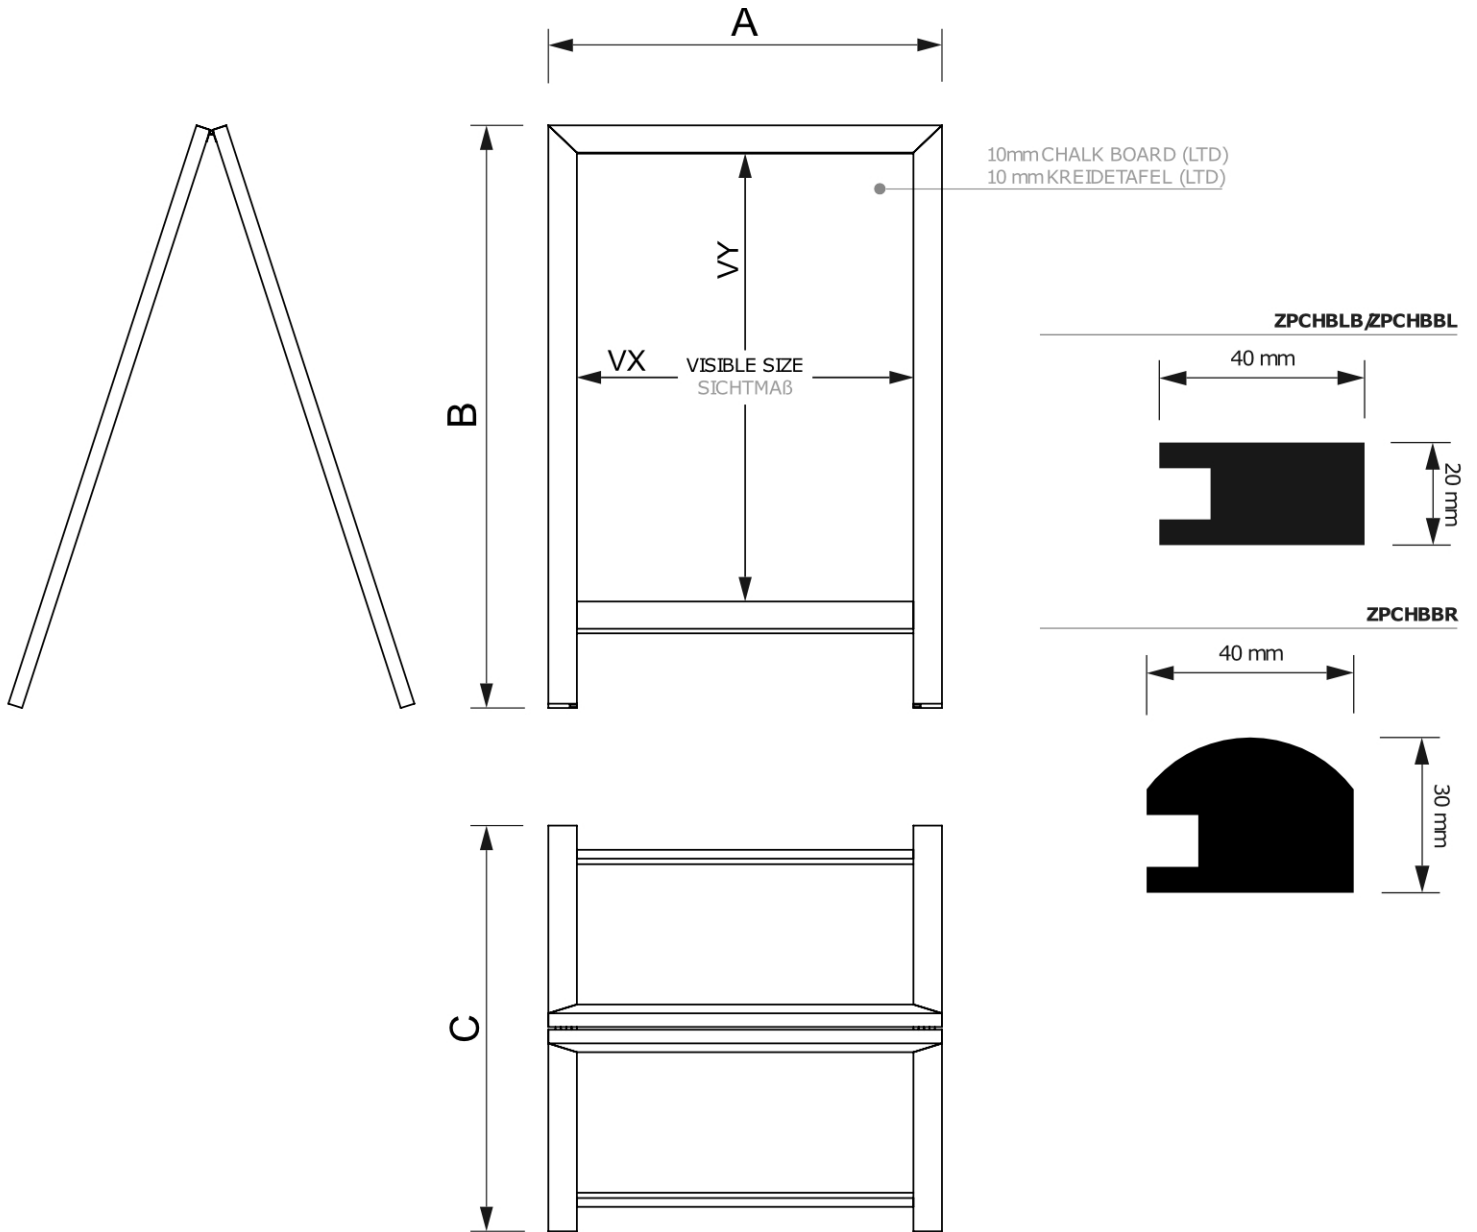

PRODUCT SHEET

Natura Chalk A-Board 68 x 120 cm Black

ZPCHBBL68X120

ACCESSORIES ZUBEHÖR

SCRITTO® CHALKMARKERS
KREIDESTIFT