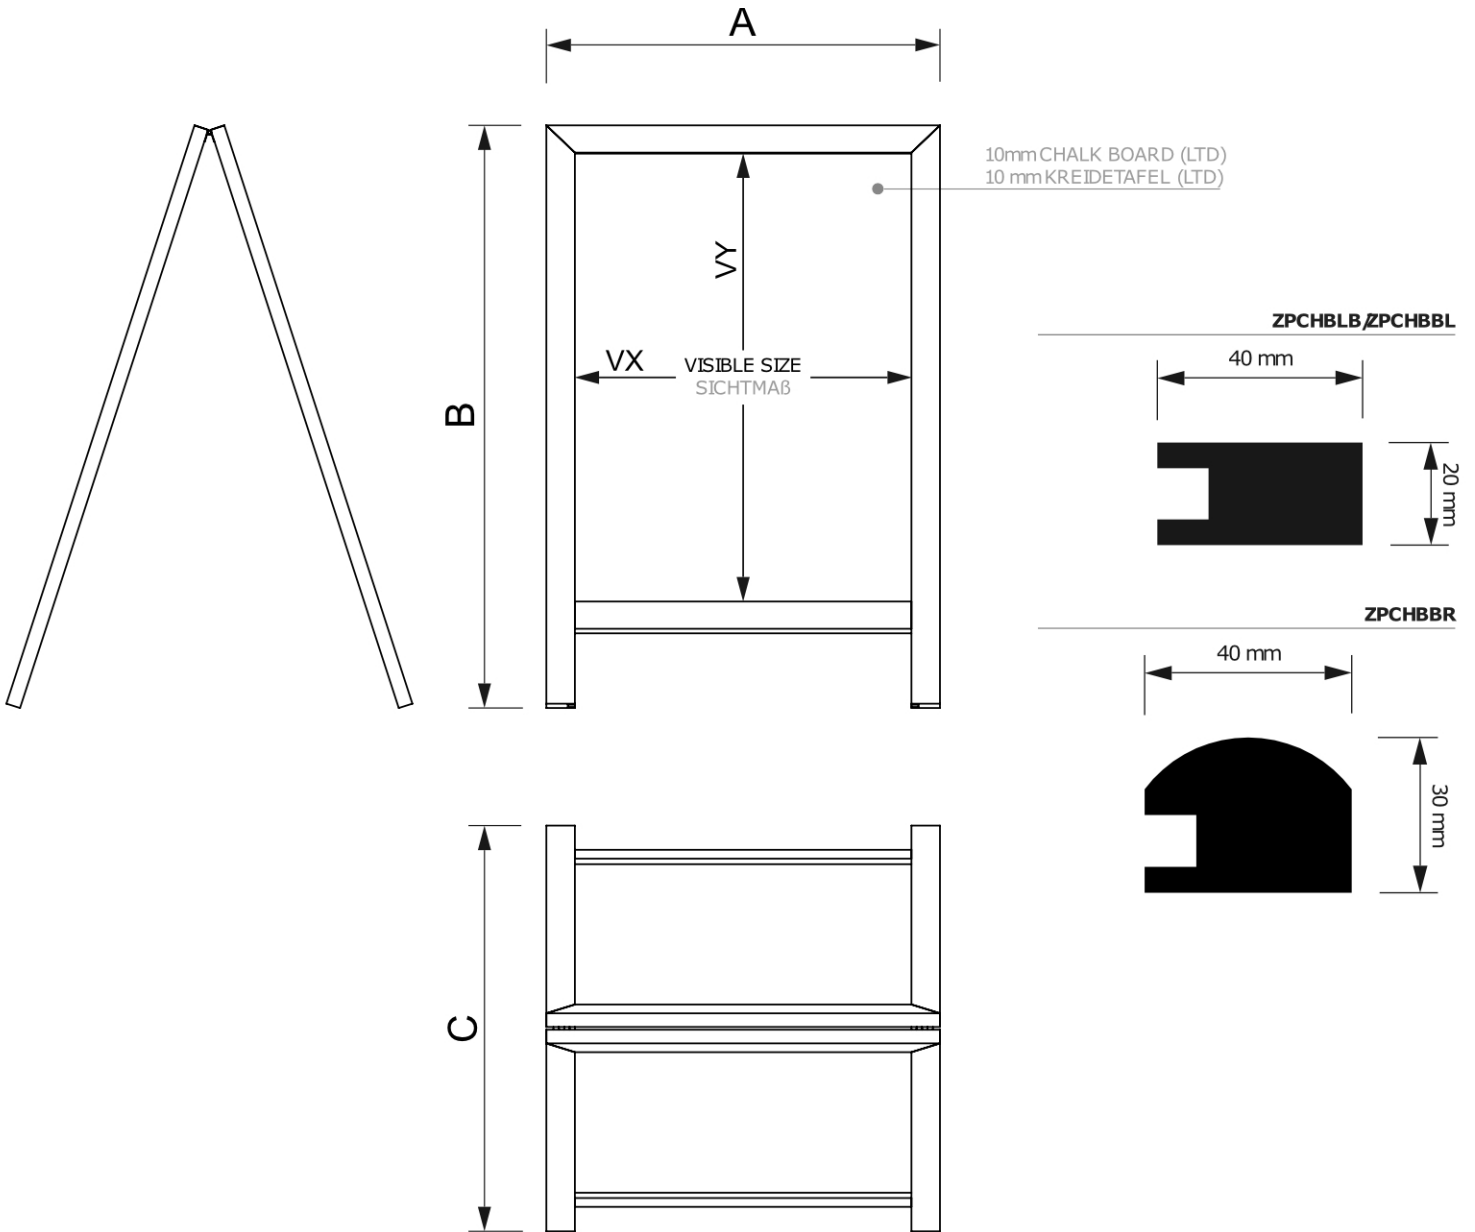

PRODUCT SHEET

Natura Chalk A-Board 55 x 85 cm Black

ZPCHBBL55X85

- Suitable for indoor and covered outdoor areas
- High quality flat hardwood profile
- Galvanised steel hinges

PRODUCT SHEET

Natura Chalk A-Board 55 x 85 cm Black

ZPCHBBL55X85

ACCESSORIES ZUBEHÖR

SCRITTO® CHALKMARKERS
KREIDESTIFT

PRODUCT SHEET

Natura Chalk A-Board 55 x 85 cm Black

ZPCHBBL55X85

GENERAL INFO

SKU	Sizes (mm) (A x B x C)	Format (mm)	Visible size (mm) (VXxVY)	Hole spacing (mm) (XxY)
ZPCHBBL55X85	550 x 815 x 567	550 x 850 mm	470 x 660 mm	-

Orientation	Weight (kg)
Vertical	7,39

PACKAGING INFORMATION

Packaging unit 1 (mm)	Packaging unit 2 (mm)	Packaging unit 3 (mm)
880 x 580 x 70	-	-

Palette number of pieces	Palette weight (kg)	Palette type
46	403	EUR