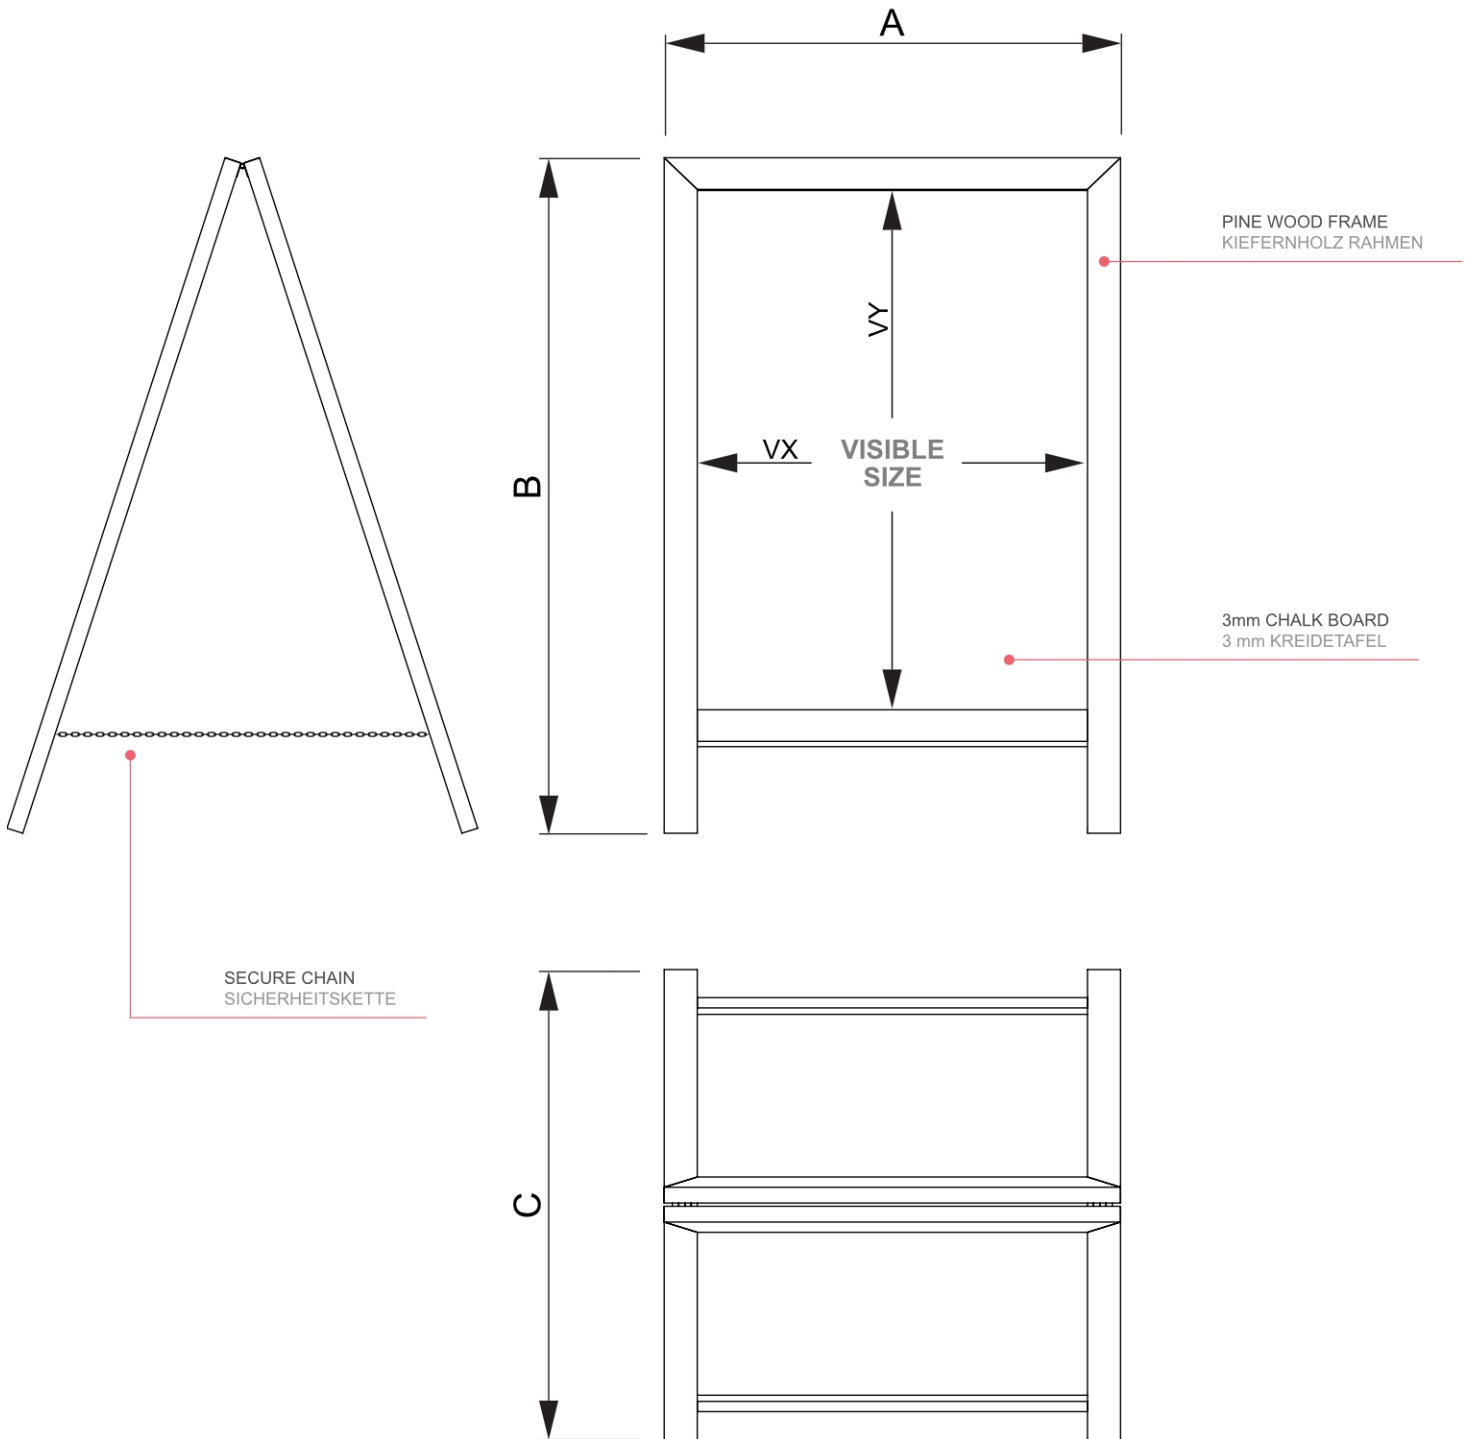

PRODUCT SHEET

Natura Chalk A-Board Classic 55 x 85 cm Black

ZPCHBEBL55X85