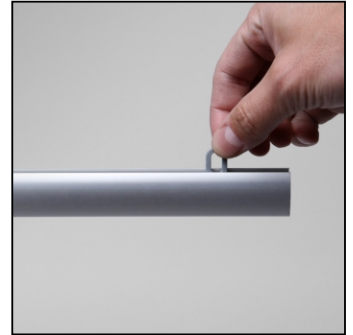

PRODUCT SHEET

Banner Profile 100 cm

BP100

- Safe suspension of heavy and large format banners
- Aluminium pinch profile for 400-750g/m2 weight material
- Easy and quick banner exchange

PRODUCT SHEET

Banner Profile 100 cm

BP100

PRODUCT SHEET

Banner Profile 100 cm

BP100

GENERAL INFO

SKU	Sizes (mm) (A x B x C)	Format (mm)	Visible size (mm) (VXxVY)	Hole spacing (mm) (XxY)
BP100	1005 x 25 x 15	1000 x - mm	-	-

Orientation	Weight (kg)
Vertical	0,75