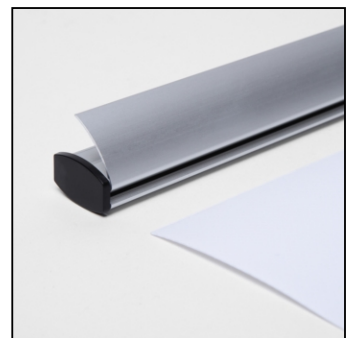

PRODUCT SHEET

Banner Profile 100 cm

BP100

- Safe suspension of heavy and large format banners
- Aluminium pinch profile for 400-750g/m2 weight material
- Easy and quick banner exchange

PRODUCT SHEET

Banner Profile 100 cm

BP100

PRODUCT SHEET

Banner Profile 100 cm

BP100

GENERAL INFO

SKU	Sizes (mm) (A x B x C)	Format (mm)	Visible size (mm) (VXxVY)	Hole spacing (mm) (XxY)
BP100	1005 x 25 x 15	1000 x - mm	-	-

Orientation	Weight (kg)
Vertical	0,75