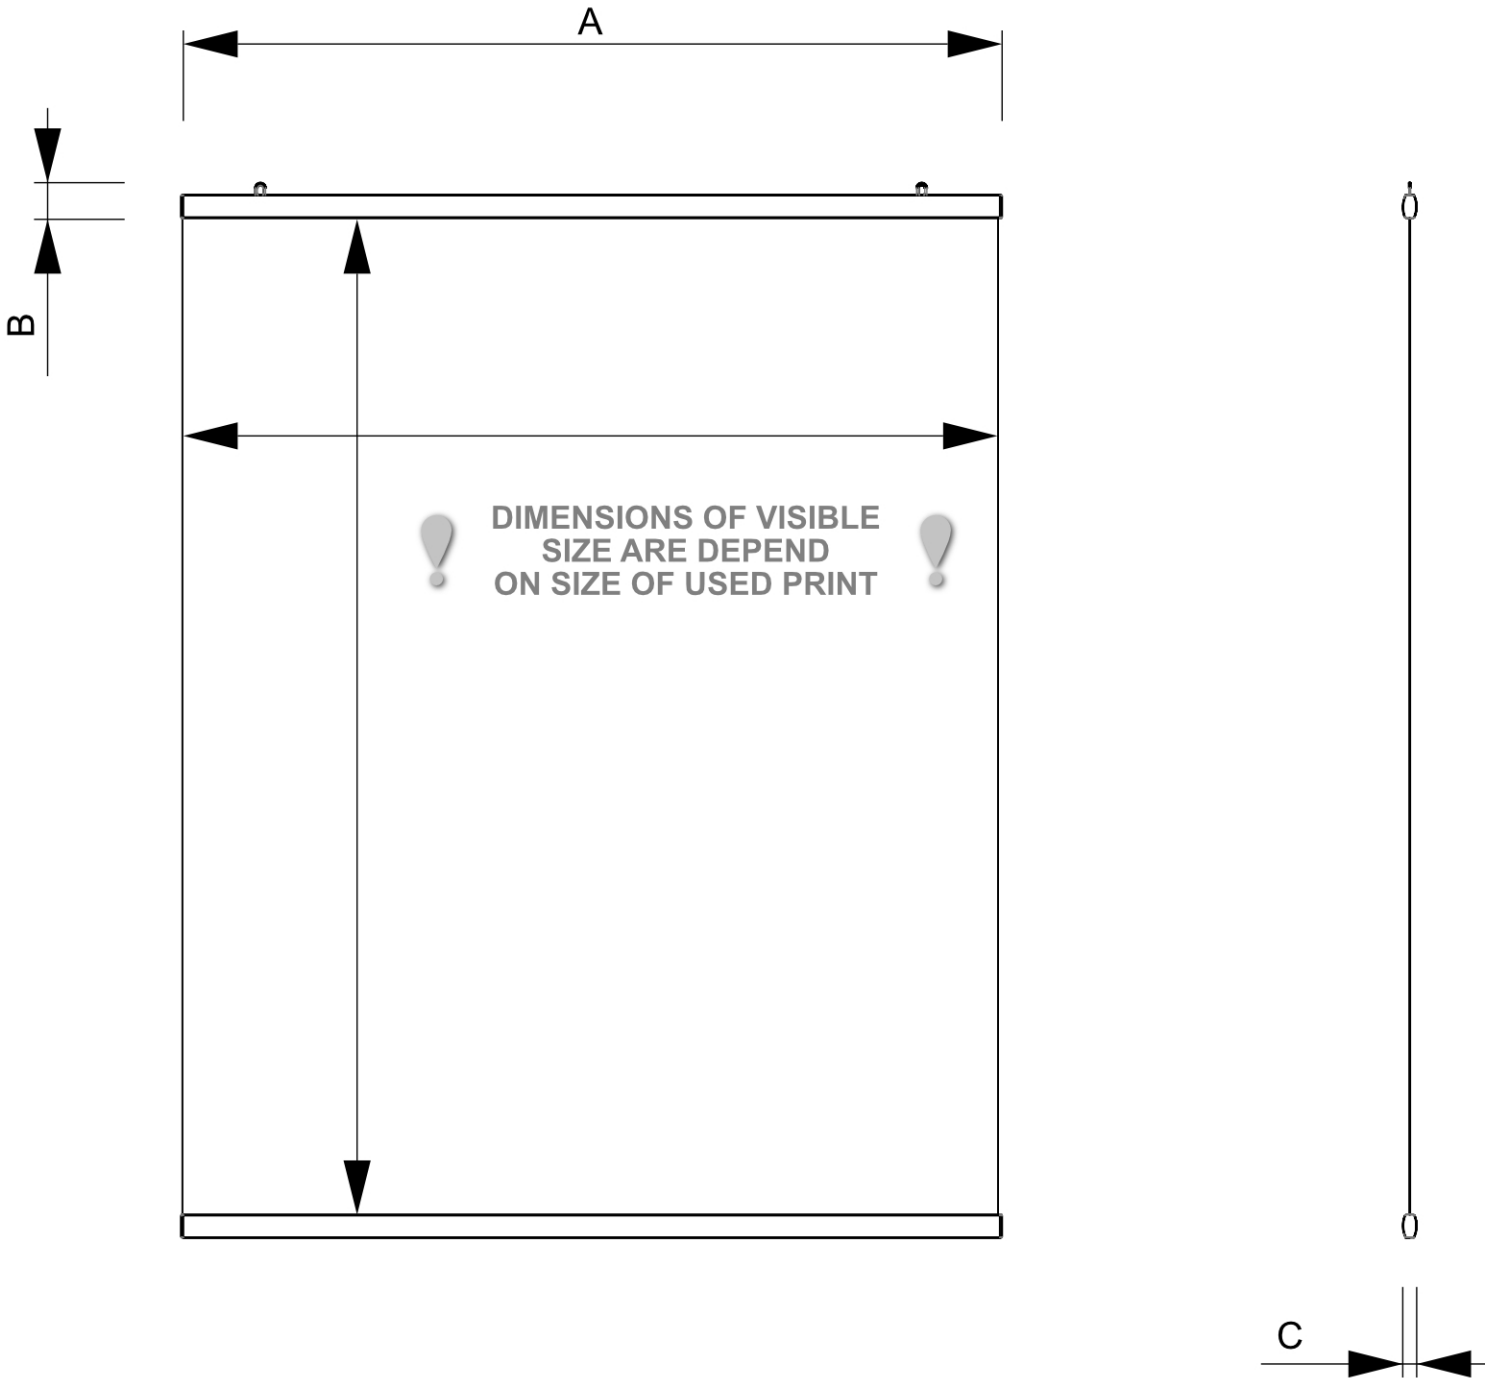

PRODUCT SHEET

Banner Profile 100 cm

BP100

- Safe suspension of heavy and large format banners
- Aluminium pinch profile for 400-750g/m2 weight material
- Easy and quick banner exchange

PRODUCT SHEET

Banner Profile 100 cm

BP100

PRODUCT SHEET

Banner Profile 100 cm

BP100

GENERAL INFO

SKU	Sizes (mm) (A x B x C)	Format (mm)	Visible size (mm) (VXxVY)	Hole spacing (mm) (XxY)
BP100	1005 x 25 x 15	1000 x - mm	-	-

Orientation	Weight (kg)
Vertical	0,75

PACKAGING INFORMATION

Packaging unit 1 (mm)	Packaging unit 2 (mm)	Packaging unit 3 (mm)
1230 x 100 x 100	-	-

Palette number of pieces	Palette weight (kg)	Palette type
-	-	-

ADDITIONAL INFORMATION

Product certifications	EAN
No	8595578306910