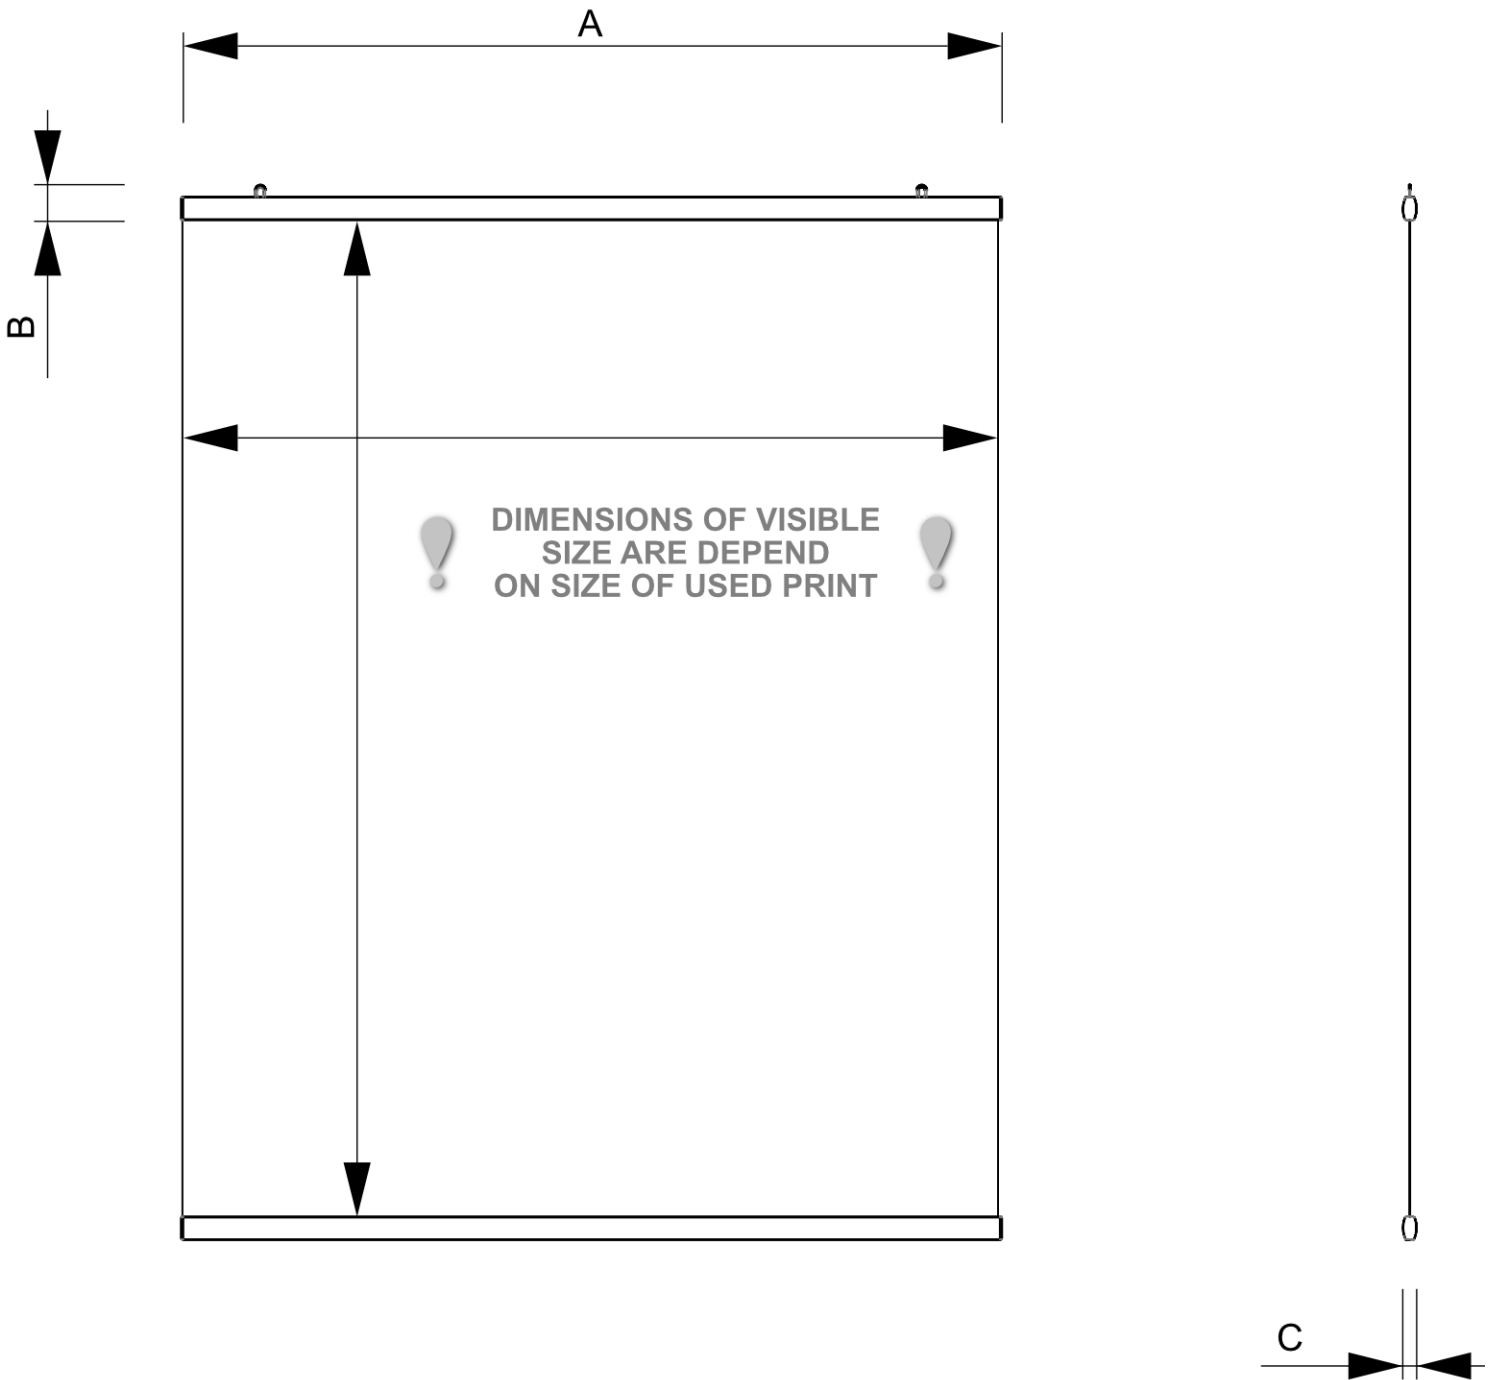

PRODUCT SHEET

Banner Profile 120 cm

BP120

- Safe suspension of heavy and large format banners
- Aluminium pinch profile for 400-750g/m2 weight material
- Easy and quick banner exchange

PRODUCT SHEET

Banner Profile 120 cm

BP120

PRODUCT SHEET

Banner Profile 120 cm

BP120

GENERAL INFO

SKU	Sizes (mm) (A x B x C)	Format (mm)	Visible size (mm) (VXxVY)	Hole spacing (mm) (XxY)
BP120	1205 x 25 x 15	1200 x - mm	-	-

Orientation	Weight (kg)
Vertical	0,84