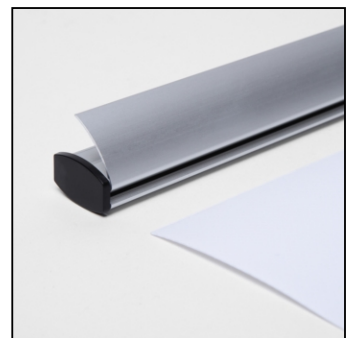

PRODUCT SHEET

Banner Profile 120 cm

BP120

- Safe suspension of heavy and large format banners
- Aluminium pinch profile for 400-750g/m2 weight material
- Easy and quick banner exchange

PRODUCT SHEET

Banner Profile 120 cm

BP120

PRODUCT SHEET

Banner Profile 120 cm

BP120

GENERAL INFO

SKU	Sizes (mm) (A x B x C)	Format (mm)	Visible size (mm) (VXxVY)	Hole spacing (mm) (XxY)
BP120	1205 x 25 x 15	1200 x - mm	-	-

Orientation	Weight (kg)
Vertical	0,84