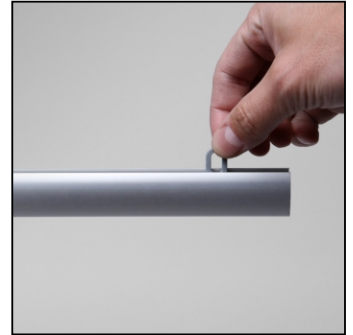

PRODUCT SHEET

Banner Profile 120 cm

BP120

- Safe suspension of heavy and large format banners
- Aluminium pinch profile for 400-750g/m2 weight material
- Easy and quick banner exchange

PRODUCT SHEET

Banner Profile 120 cm

BP120

PRODUCT SHEET

Banner Profile 120 cm

BP120

GENERAL INFO

SKU	Sizes (mm) (A x B x C)	Format (mm)	Visible size (mm) (VXxVY)	Hole spacing (mm) (XxY)
BP120	1205 x 25 x 15	1200 x - mm	-	-

Orientation	Weight (kg)
Vertical	0,84