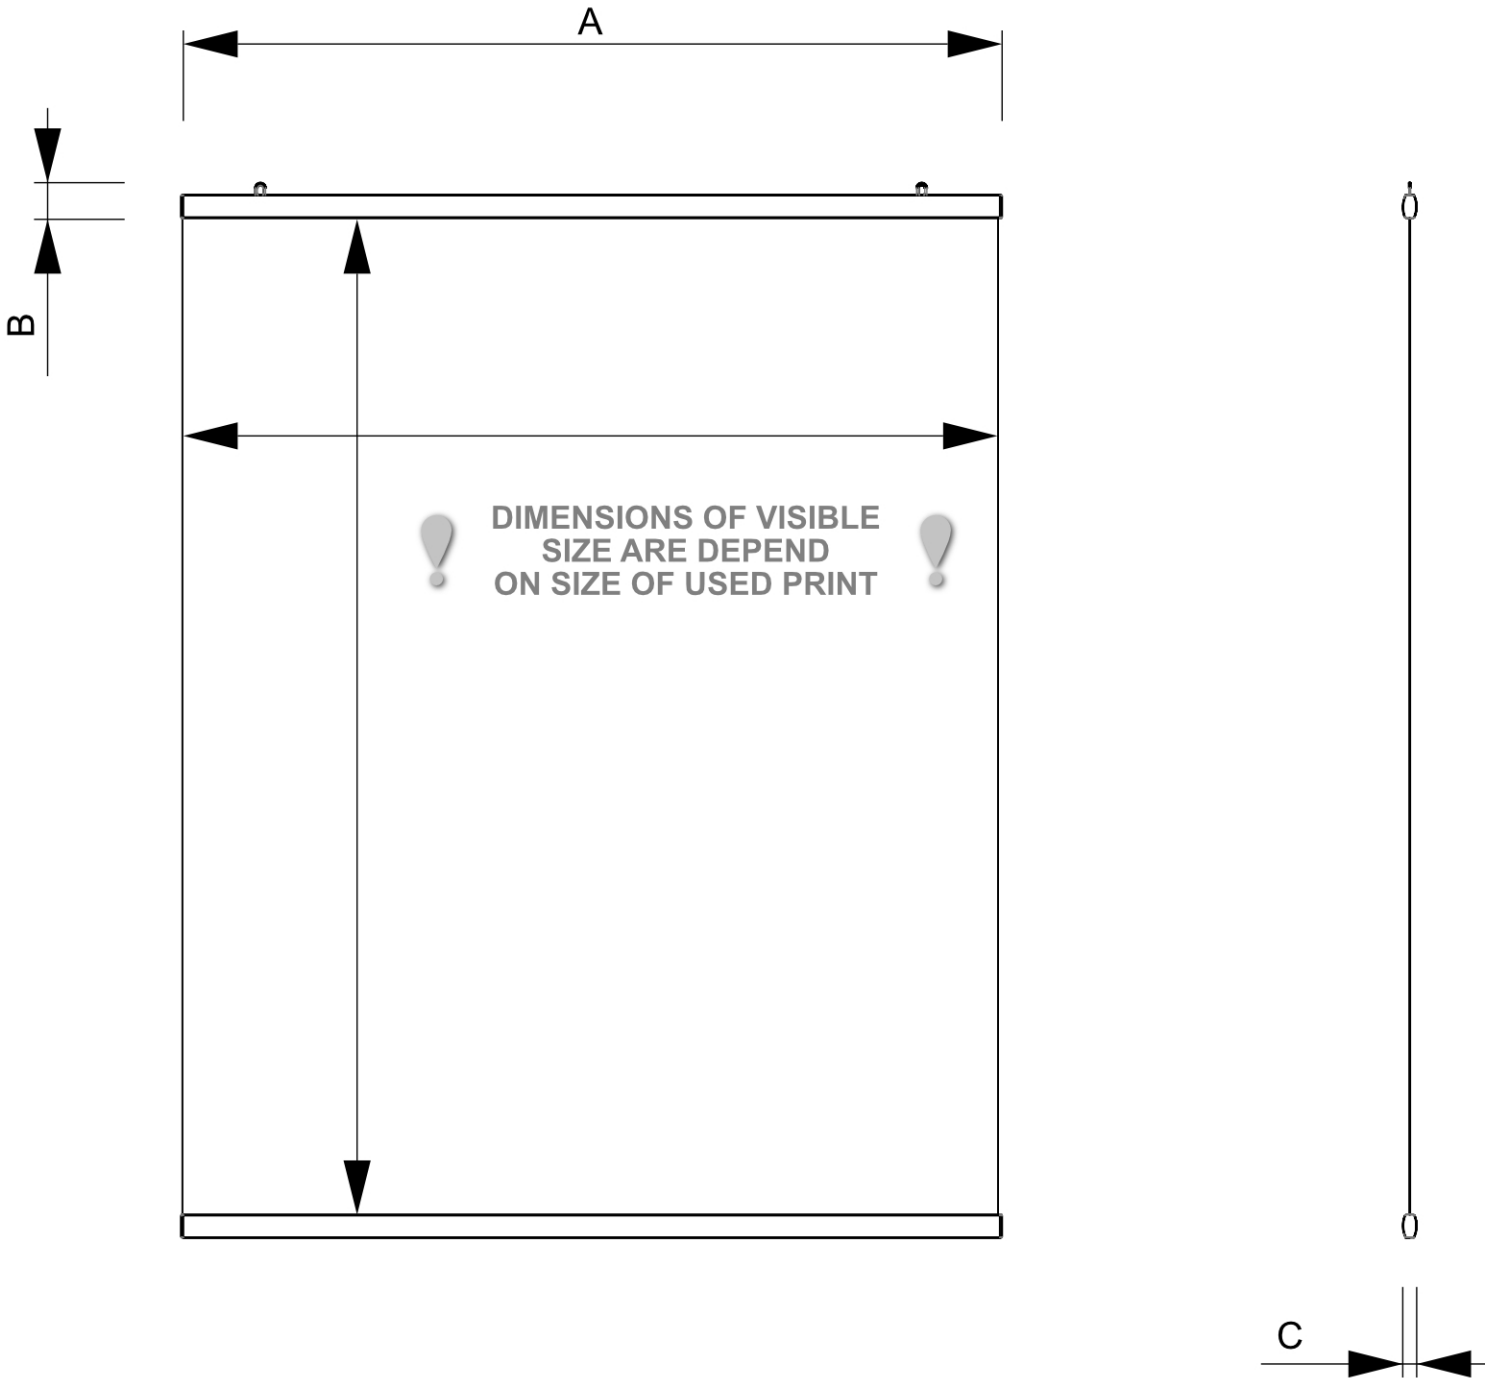

PRODUCT SHEET

Banner Profile 300 cm

BP300

- Safe suspension of heavy and large format banners
- Aluminium pinch profile for 400-750g/m2 weight material
- Easy and quick banner exchange

PRODUCT SHEET

Banner Profile 300 cm

BP300

PRODUCT SHEET

Banner Profile 300 cm

BP300

GENERAL INFO

SKU	Sizes (mm) (A x B x C)	Format (mm)	Visible size (mm) (VXxVY)	Hole spacing (mm) (XxY)
BP300	3005 x 25 x 15	3000 x - mm	-	-

Orientation	Weight (kg)
Vertical	2,30