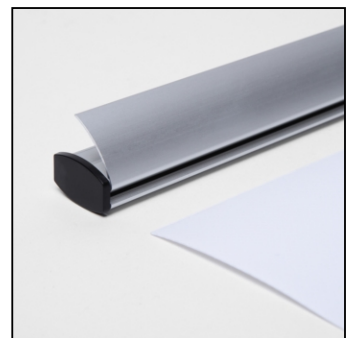

PRODUCT SHEET

Banner Profile 300 cm

BP300

- Safe suspension of heavy and large format banners
- Aluminium pinch profile for 400-750g/m2 weight material
- Easy and quick banner exchange

PRODUCT SHEET

Banner Profile 300 cm

BP300

PRODUCT SHEET

Banner Profile 300 cm

BP300

GENERAL INFO

SKU	Sizes (mm) (A x B x C)	Format (mm)	Visible size (mm) (VXxVY)	Hole spacing (mm) (XxY)
BP300	3005 x 25 x 15	3000 x - mm	-	-

Orientation	Weight (kg)
Vertical	2,30