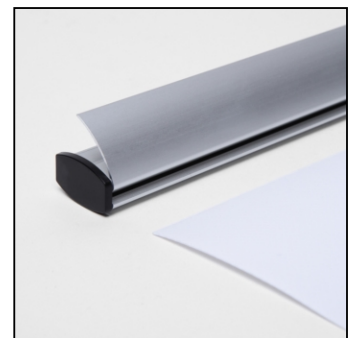

PRODUCT SHEET

Banner Profile 80 cm

BP80

- Safe suspension of heavy and large format banners
- Aluminium pinch profile for 400-750g/m2 weight material
- Easy and quick banner exchange

PRODUCT SHEET

Banner Profile 80 cm

BP80

PRODUCT SHEET

Banner Profile 80 cm

BP80

GENERAL INFO

SKU	Sizes (mm) (A x B x C)	Format (mm)	Visible size (mm) (VXxVY)	Hole spacing (mm) (XxY)
BP80	805 x 25 x 15	800 x - mm	-	-

Orientation	Weight (kg)
Horizontal	0,58