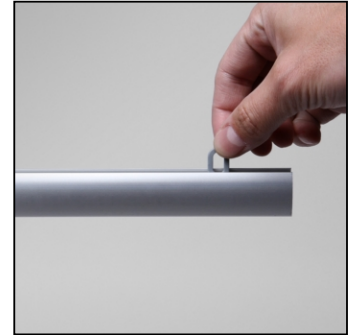

PRODUCT SHEET

Banner Profile 80 cm

BP80

- Safe suspension of heavy and large format banners
- Aluminium pinch profile for 400-750g/m2 weight material
- Easy and quick banner exchange

PRODUCT SHEET

Banner Profile 80 cm

BP80

PRODUCT SHEET

Banner Profile 80 cm

BP80

GENERAL INFO

SKU	Sizes (mm) (A x B x C)	Format (mm)	Visible size (mm) (VXxVY)	Hole spacing (mm) (XxY)
BP80	805 x 25 x 15	800 x - mm	-	-

Orientation	Weight (kg)
Horizontal	0,58