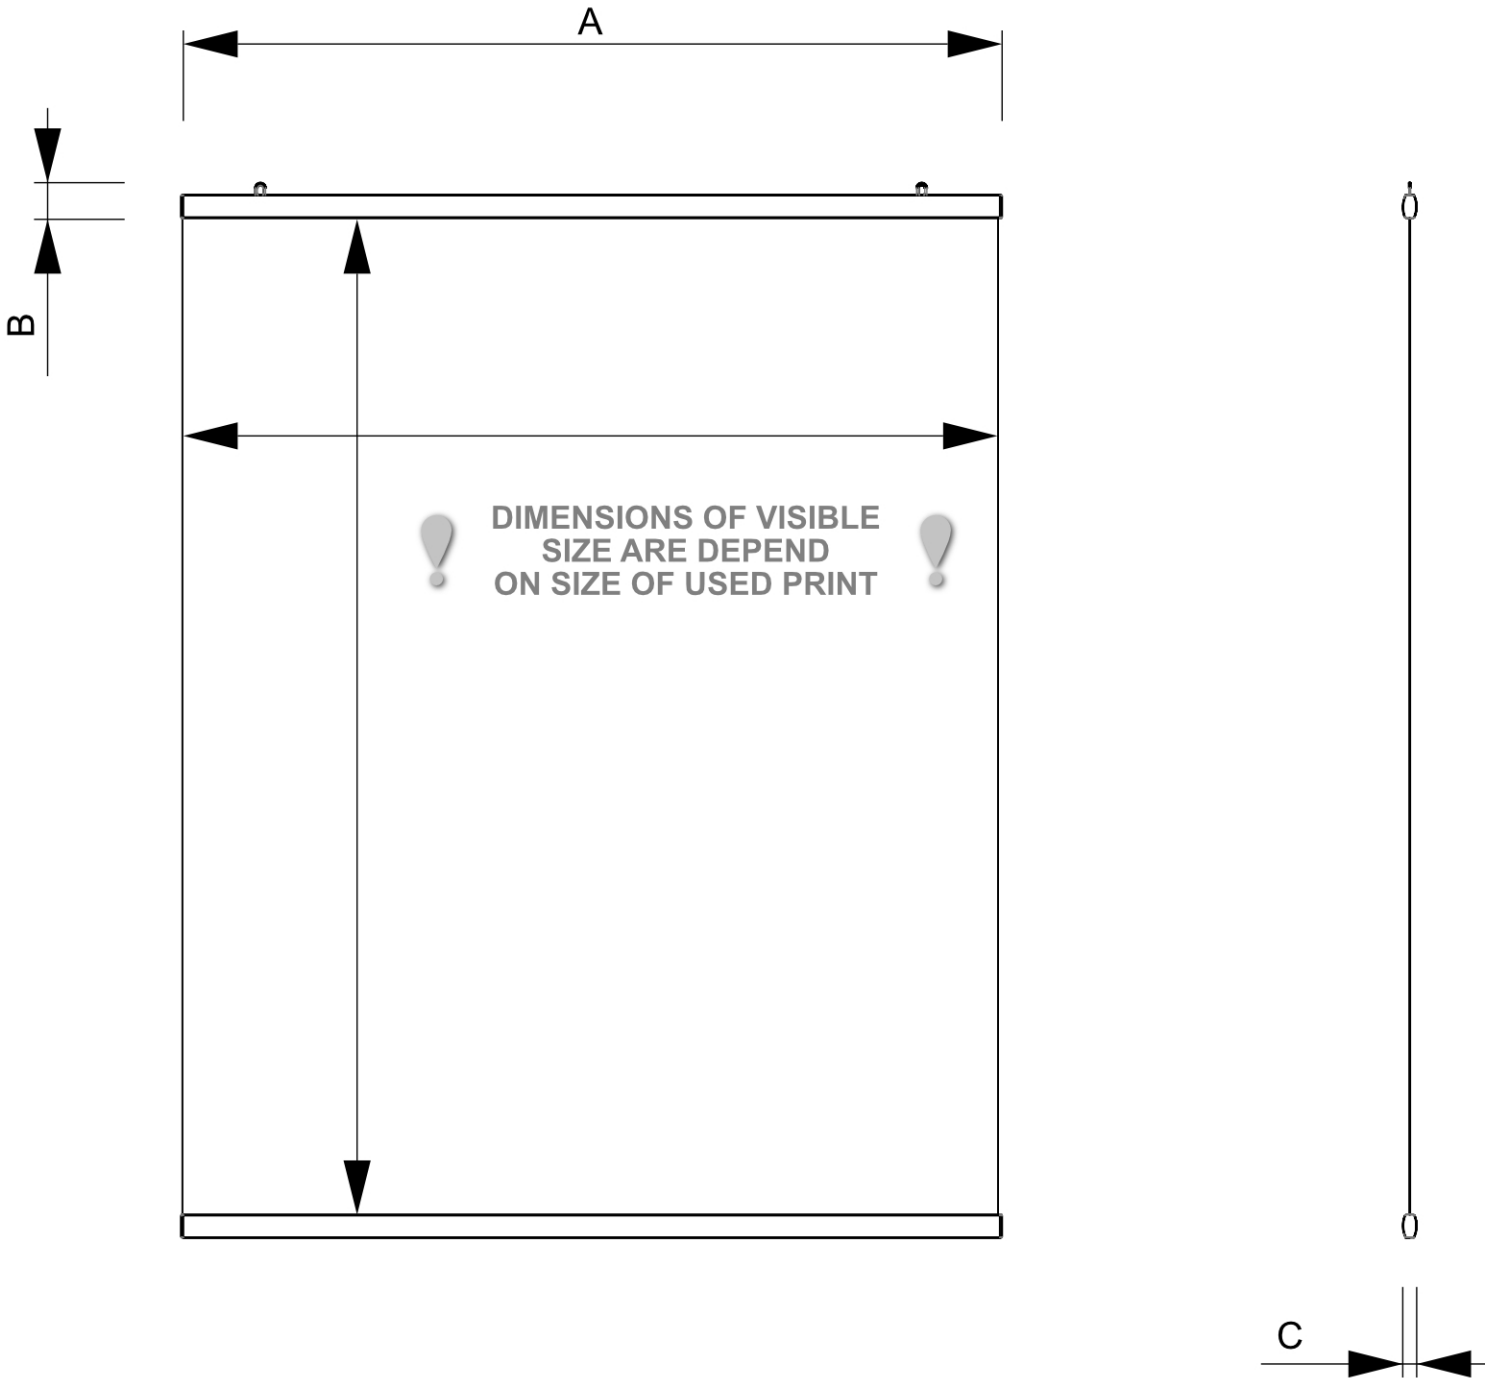

PRODUCT SHEET

Banner Profile 80 cm

BP80

- Safe suspension of heavy and large format banners
- Aluminium pinch profile for 400-750g/m2 weight material
- Easy and quick banner exchange

PRODUCT SHEET

Banner Profile 80 cm

BP80

PRODUCT SHEET

Banner Profile 80 cm

BP80

GENERAL INFO

SKU	Sizes (mm) (A x B x C)	Format (mm)	Visible size (mm) (VXxVY)	Hole spacing (mm) (XxY)
BP80	805 x 25 x 15	800 x - mm	-	-

Orientation	Weight (kg)
Horizontal	0,58

PACKAGING INFORMATION

Packaging unit 1 (mm)	Packaging unit 2 (mm)	Packaging unit 3 (mm)
1020 x 100 x 100	-	-

Palette number of pieces	Palette weight (kg)	Palette type
800	508	EUR

ADDITIONAL INFORMATION

Product certifications	EAN
No	8595578306880