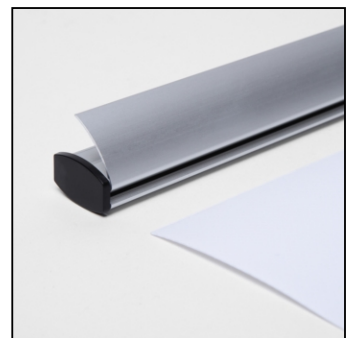

PRODUCT SHEET

Banner Profile 85 cm

BP85

- Safe suspension of heavy and large format banners
- Aluminium pinch profile for 400-750g/m2 weight material
- Easy and quick banner exchange

PRODUCT SHEET

Banner Profile 85 cm

BP85

PRODUCT SHEET

Banner Profile 85 cm

BP85

GENERAL INFO

SKU	Sizes (mm) (A x B x C)	Format (mm)	Visible size (mm) (VXxVY)	Hole spacing (mm) (XxY)
BP85	855 x 25 x 15	850 x - mm	-	-

Orientation	Weight (kg)
Vertical	0,62