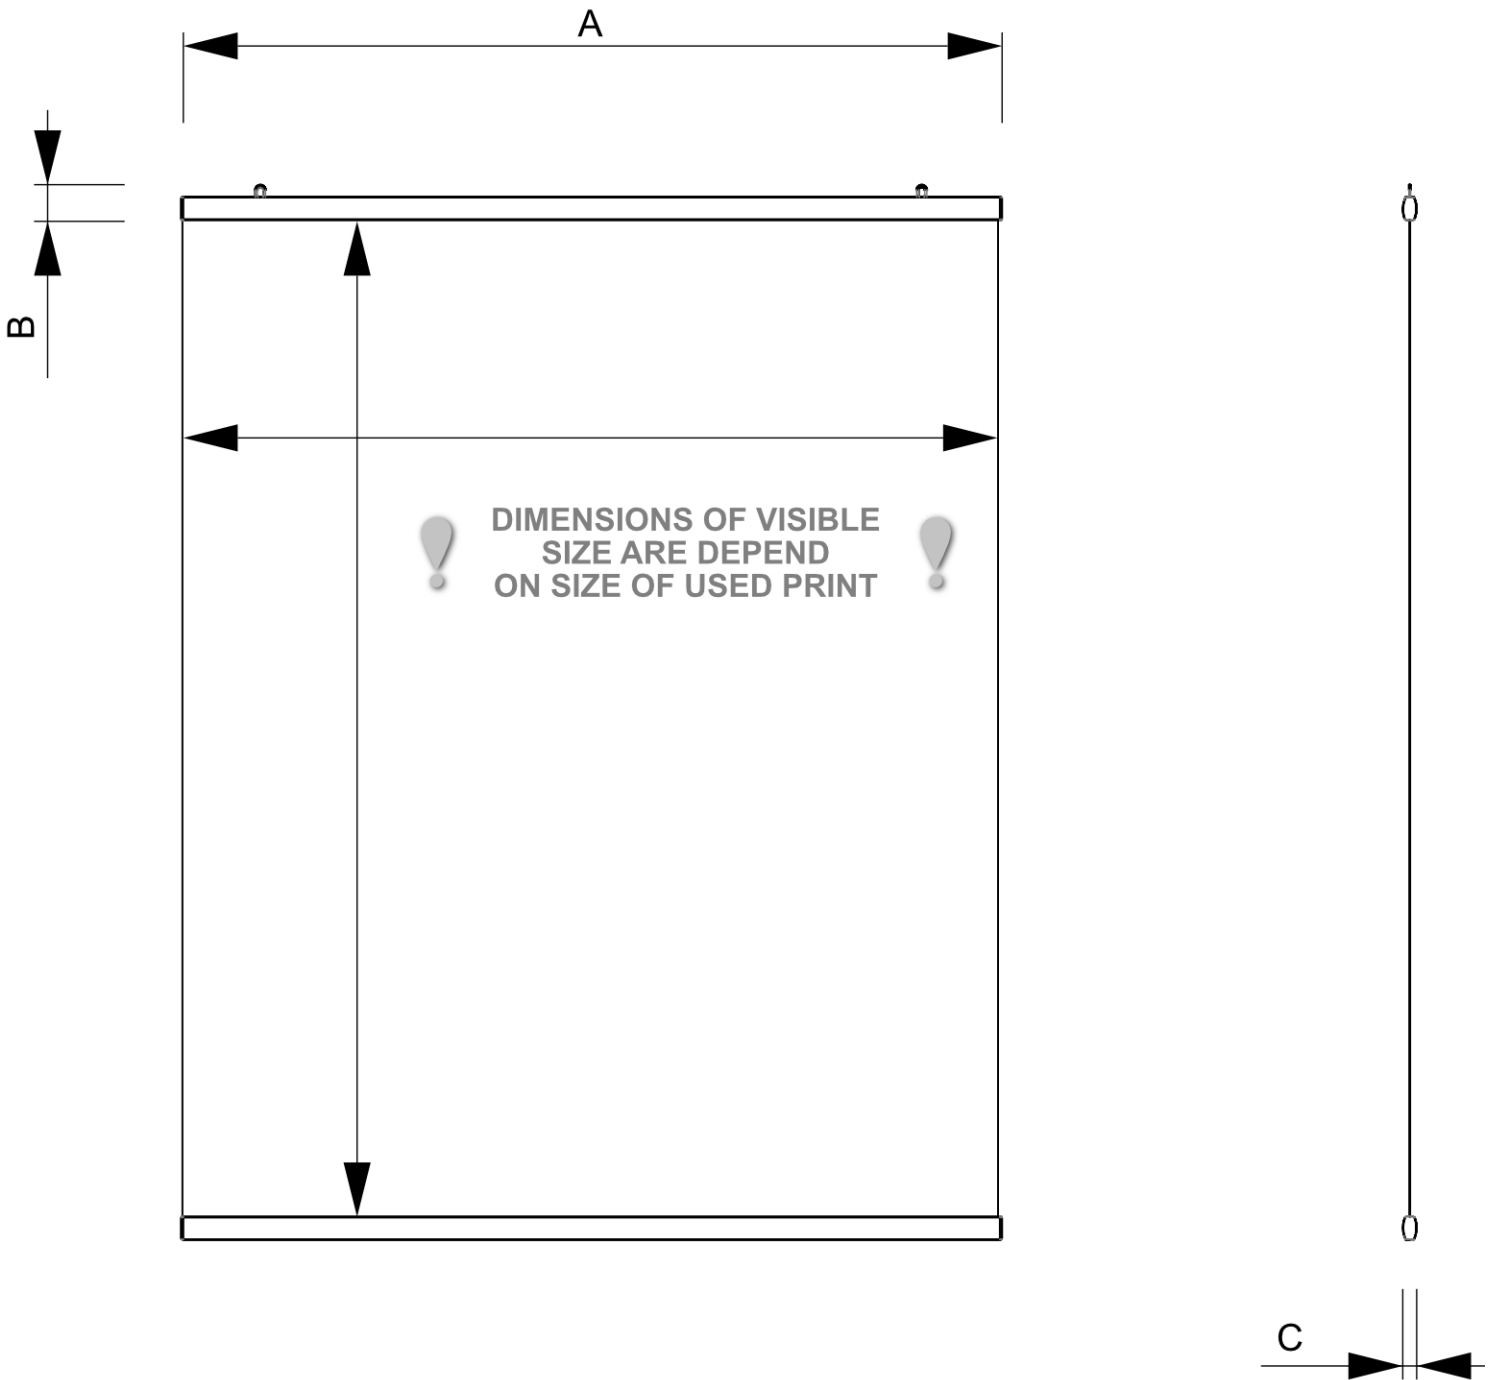

PRODUCT SHEET

Banner Profile 85 cm

BP85

- Safe suspension of heavy and large format banners
- Aluminium pinch profile for 400-750g/m2 weight material
- Easy and quick banner exchange

PRODUCT SHEET

Banner Profile 85 cm

BP85

PRODUCT SHEET

Banner Profile 85 cm

BP85

GENERAL INFO

SKU	Sizes (mm) (A x B x C)	Format (mm)	Visible size (mm) (VXxVY)	Hole spacing (mm) (XxY)
BP85	855 x 25 x 15	850 x - mm	-	-

Orientation	Weight (kg)
Vertical	0,62

PACKAGING INFORMATION

Packaging unit 1 (mm)	Packaging unit 2 (mm)	Packaging unit 3 (mm)
1020 x 100 x 100	-	-

Palette number of pieces	Palette weight (kg)	Palette type
800	537	EUR

ADDITIONAL INFORMATION

Product certifications	EAN
No	8595578306897