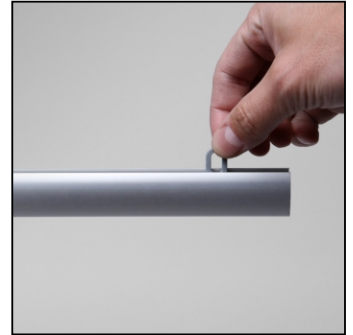

PRODUCT SHEET

Banner Profile 85 cm

BP85

- Safe suspension of heavy and large format banners
- Aluminium pinch profile for 400-750g/m2 weight material
- Easy and quick banner exchange

PRODUCT SHEET

Banner Profile 85 cm

BP85

PRODUCT SHEET

Banner Profile 85 cm

BP85

GENERAL INFO

SKU	Sizes (mm) (A x B x C)	Format (mm)	Visible size (mm) (VXxVY)	Hole spacing (mm) (XxY)
BP85	855 x 25 x 15	850 x - mm	-	-

Orientation	Weight (kg)
Vertical	0,62