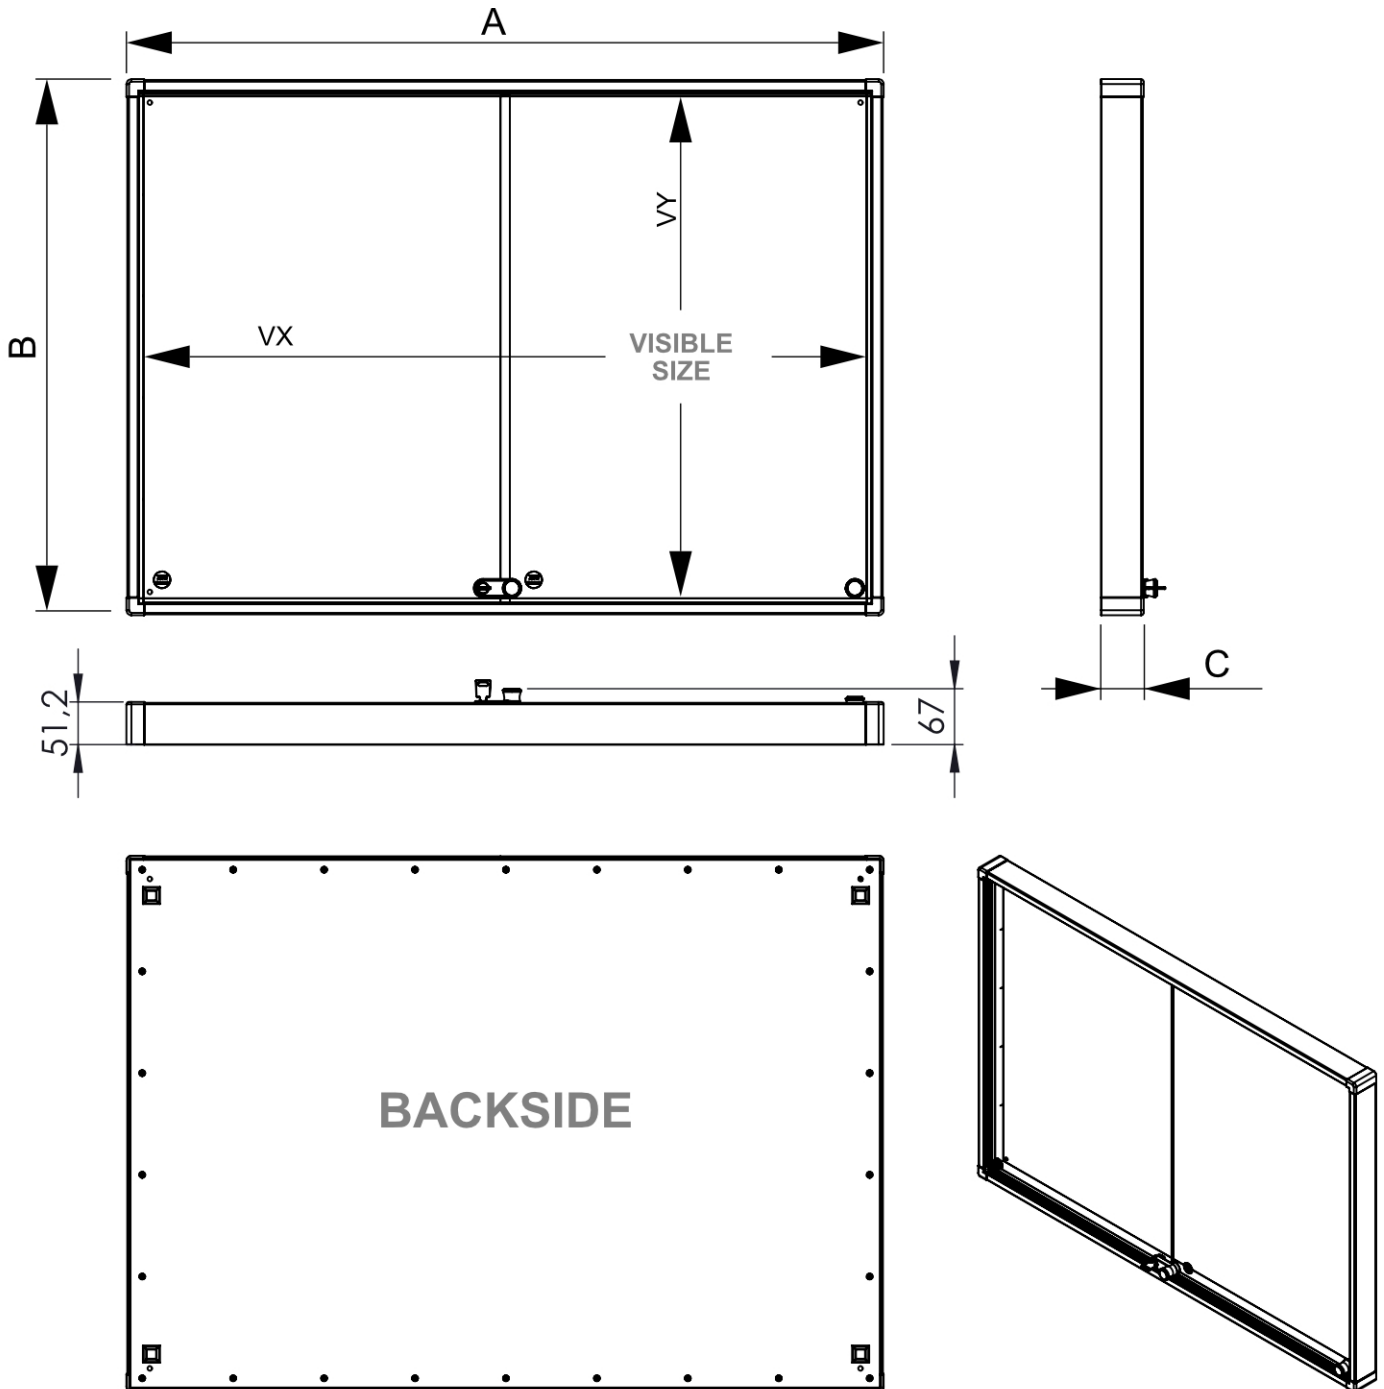

PRODUCT SHEET

Indoor Lockable Showcase With Sliding Doors Slim With Safety Cor

SCSLR24xA4