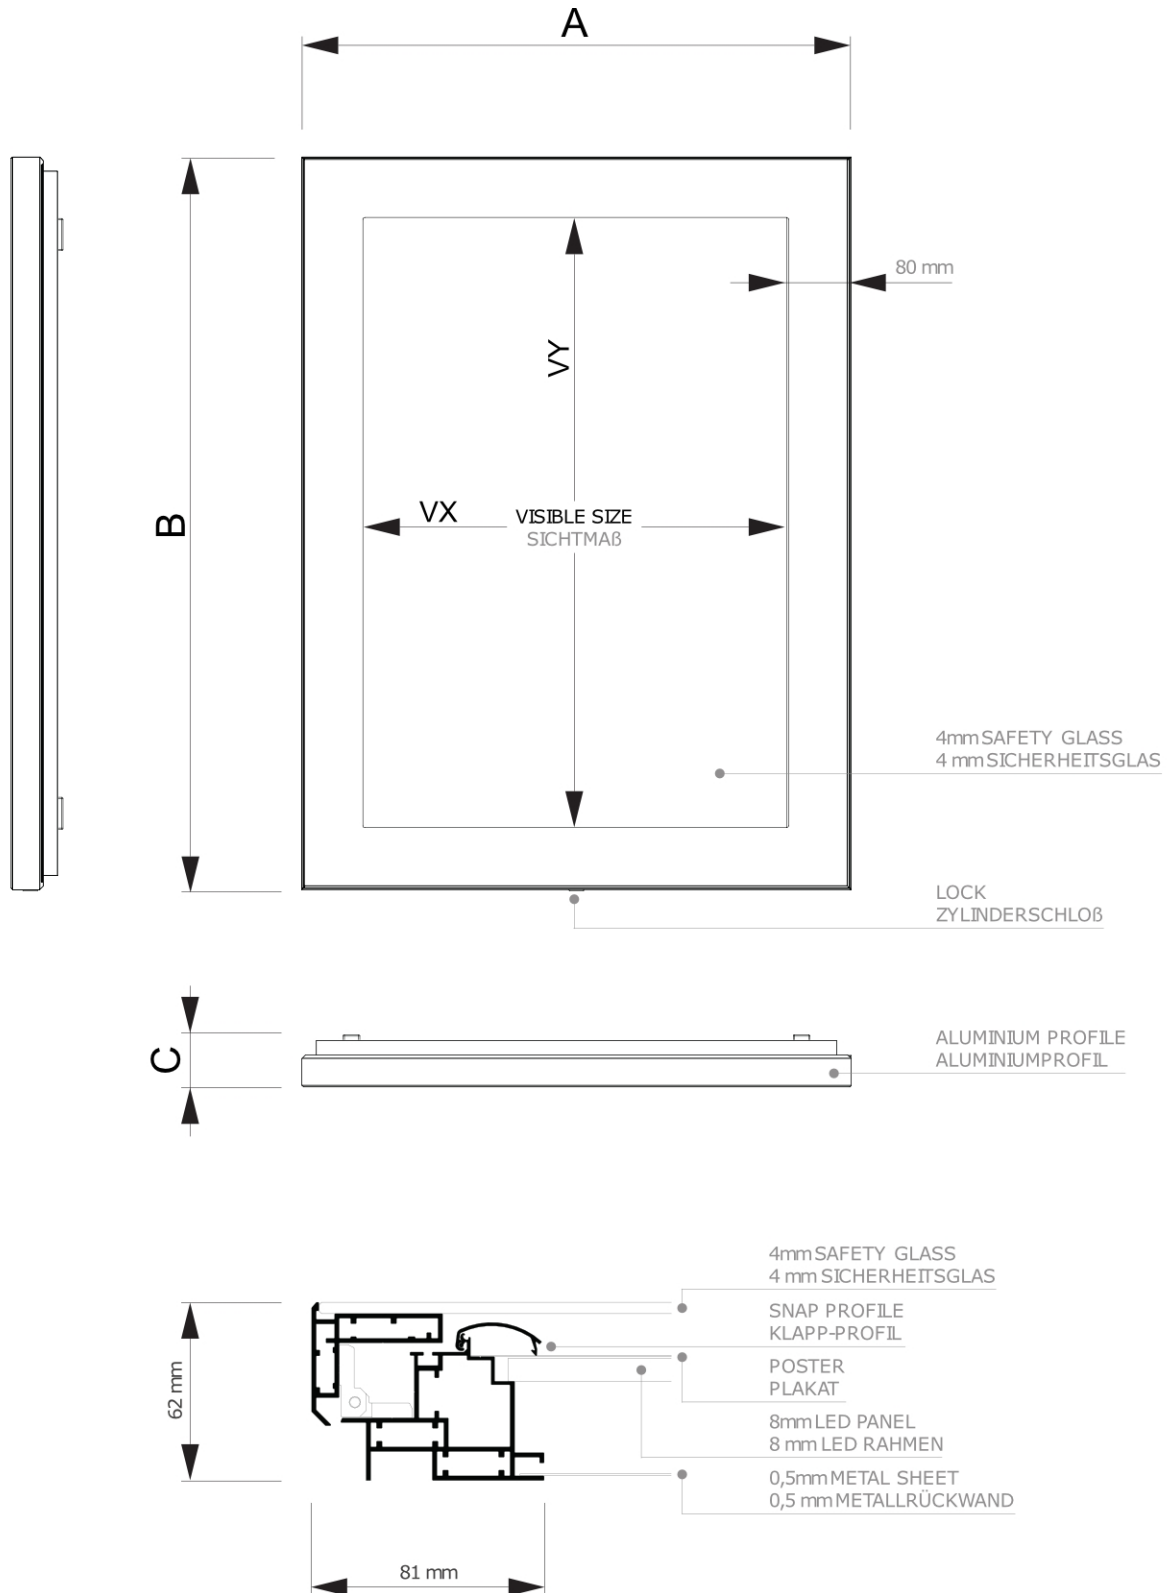

PRODUCT SHEET

LED Outdoor Premium Poster Case A1

SCEOSA1LED