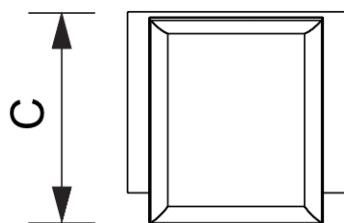

PRODUCT SHEET

Menu Board Design Standard A4 Mitred Corners 25 mm Black

MBA4G25C9005

- Angled snap frame with mitred corners
- Vertical and horizontal use possible
- Wooden plate base included (updated)

PRODUCT SHEET

Menu Board Design Standard A4 Mitred Corners 25 mm Black

MBA4G25C9005

PRODUCT SHEET

Menu Board Design Standard A4 Mitred Corners 25 mm Black

MBA4G25C9005

GENERAL INFO

SKU	Sizes (mm) (A x B x C)	Format (mm)	Visible size (mm) (VXxVY)	Hole spacing (mm) (XxY)
MBA4G25C9005	300 x 1080 x 292	A4 (210 x 297 mm)	190 x 277 mm	-

Orientation	Weight (kg)
Vertical	2,77

ELECTRICAL INFORMATION

Illumination	Lighting colour (K)	Luminosity (cd)	Light intensity (lx)	Wattage (W)
No	-	-	-	-

PACKAGING INFORMATION

Packaging unit 1 (mm)	Packaging unit 2 (mm)	Packaging unit 3 (mm)
1000 x 355 x 45	-	-