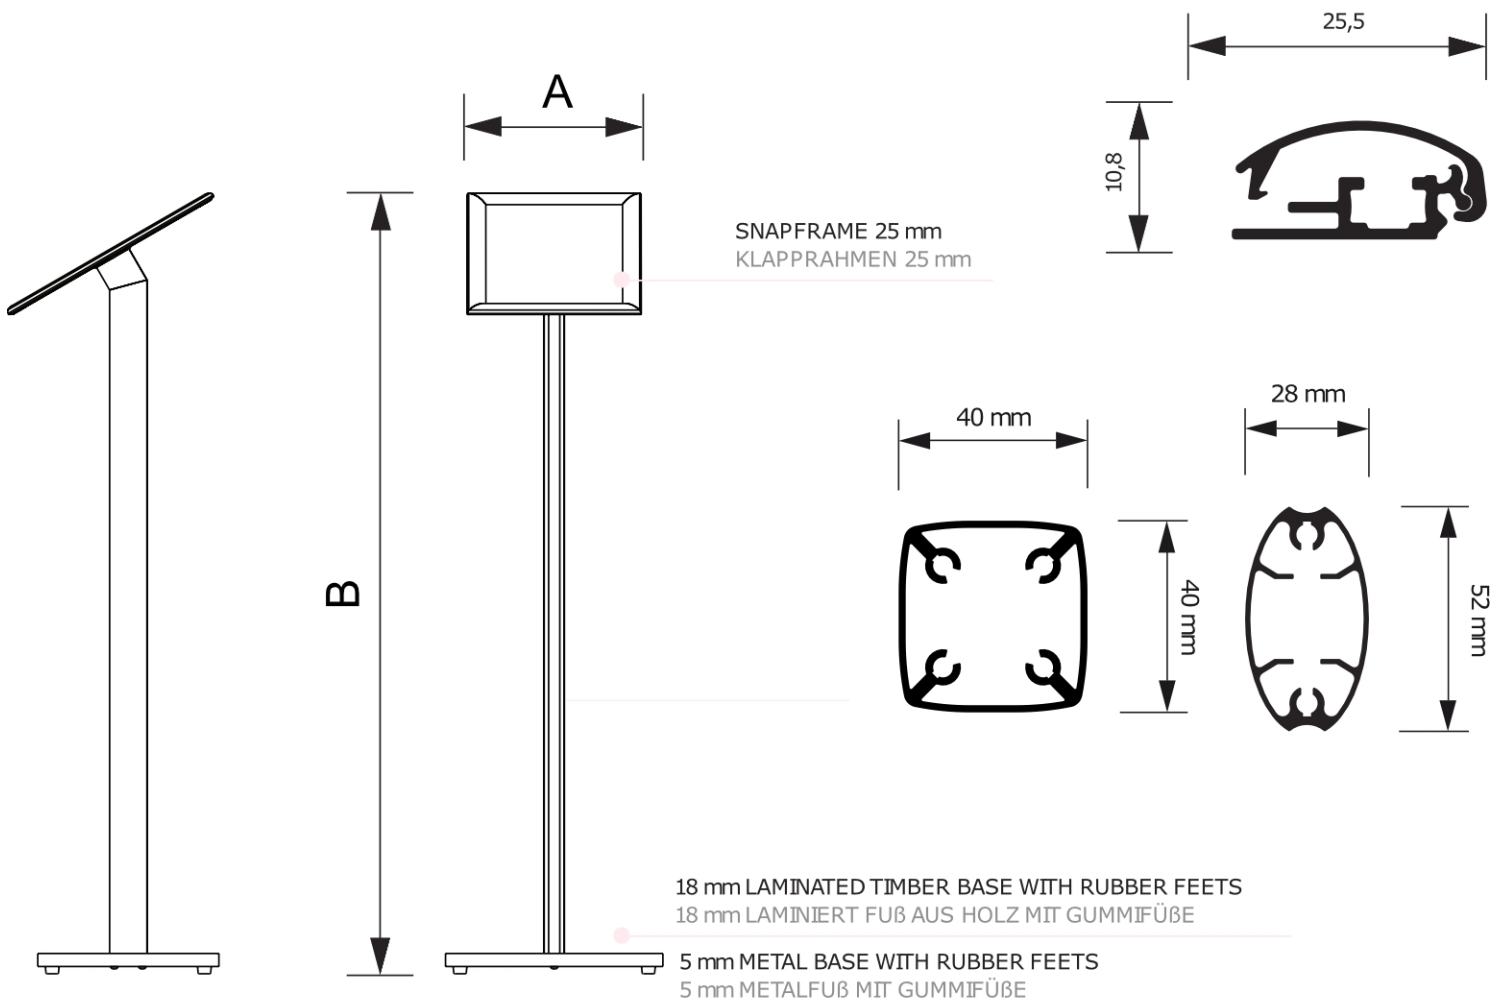

PRODUCT SHEET

Menu Board Design Standard A4 Mitred Corners 25 mm Black

MBA4G25C9005

- Angled snap frame with mitred corners
- Vertical and horizontal use possible
- Wooden plate base included (updated)

PRODUCT SHEET

Menu Board Design Standard A4 Mitred Corners 25 mm Black

MBA4G25C9005

PRODUCT SHEET

Menu Board Design Standard A4 Mitred Corners 25 mm Black

MBA4G25C9005

GENERAL INFO

SKU	Sizes (mm) (A x B x C)	Format (mm)	Visible size (mm) (VXxVY)	Hole spacing (mm) (XxY)
MBA4G25C9005	300 x 1080 x 292	A4 (210 x 297 mm)	190 x 277 mm	-

Orientation	Weight (kg)
Vertical	2,77

ELECTRICAL INFORMATION

Illumination	Lighting colour (K)	Luminosity (cd)	Light intensity (lx)	Wattage (W)
No	-	-	-	-

PACKAGING INFORMATION

Packaging unit 1 (mm)	Packaging unit 2 (mm)	Packaging unit 3 (mm)
1000 x 355 x 45	-	-

Palette number of pieces	Palette weight (kg)	Palette type
92	340	EUR

ADDITIONAL INFORMATION

Product certifications	EAN
No	8595578369687