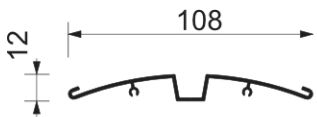

PRODUCT SHEET

Wayfinding System Curved A5

ISA5

- Easy to use
- Easy installation
- Wide range of sizes available

PRODUCT SHEET

Wayfinding System Curved A5

ISA5

PRODUCT SHEET

Wayfinding System Curved A5

ISA5

GENERAL INFO

SKU	Sizes (mm) (A x B x C)	Format (mm)	Visible size (mm) (VXxVY)	Hole spacing (mm) (XxY)
ISA5	215 x 152 x 18	A5 (210 x 148 mm)	210 x 144 mm	-

Orientation	Weight (kg)
Horizontal	0,26