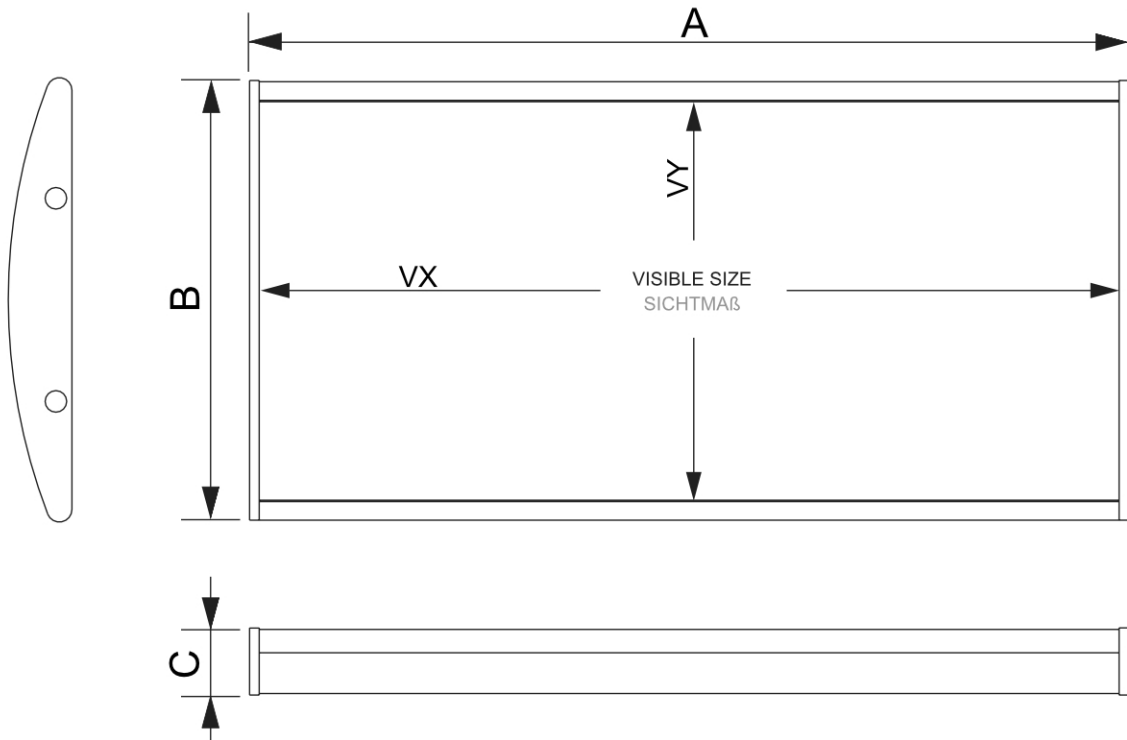

PRODUCT SHEET

Wayfinding System Curved A5

ISA5

- Easy to use
- Easy installation
- Wide range of sizes available

PRODUCT SHEET

Wayfinding System Curved A5

ISA5

PRODUCT SHEET

Wayfinding System Curved A5

ISA5

GENERAL INFO

SKU	Sizes (mm) (A x B x C)	Format (mm)	Visible size (mm) (VXxVY)	Hole spacing (mm) (XxY)
ISA5	215 x 152 x 18	A5 (210 x 148 mm)	210 x 144 mm	-

Orientation	Weight (kg)
Horizontal	0,26

PACKAGING INFORMATION

Packaging unit 1 (mm)	Packaging unit 2 (mm)	Packaging unit 3 (mm)
225 x 163 x 25	-	-

Palette number of pieces	Palette weight (kg)	Palette type
1 200	398	EUR

ADDITIONAL INFORMATION

Product certifications	EAN
No	8595578399097