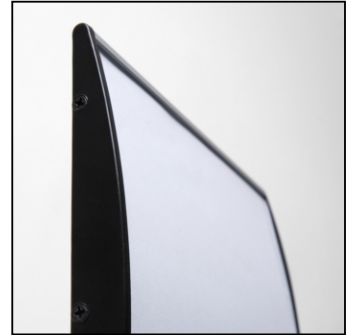

PRODUCT SHEET

Wayfinding System Curved A5

ISA5

- Easy to use
- Easy installation
- Wide range of sizes available

PRODUCT SHEET

Wayfinding System Curved A5

ISA5

PRODUCT SHEET

Wayfinding System Curved A5

ISA5

GENERAL INFO

SKU	Sizes (mm) (A x B x C)	Format (mm)	Visible size (mm) (VXxVY)	Hole spacing (mm) (XxY)
ISA5	215 x 152 x 18	A5 (210 x 148 mm)	210 x 144 mm	-

Orientation	Weight (kg)
Horizontal	0,26