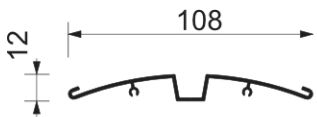

PRODUCT SHEET

Wayfinding System Curved A6

ISA6

- Easy to use
- Easy installation
- Wide range of sizes available

PRODUCT SHEET

Wayfinding System Curved A6

ISA6

PRODUCT SHEET

Wayfinding System Curved A6

ISA6

GENERAL INFO

SKU	Sizes (mm) (A x B x C)	Format (mm)	Visible size (mm) (VXxVY)	Hole spacing (mm) (XxY)
ISA6	153 x 109 x 16	A6 (148 x 105 mm)	148 x 101 mm	-

Orientation	Weight (kg)
Horizontal	0,11