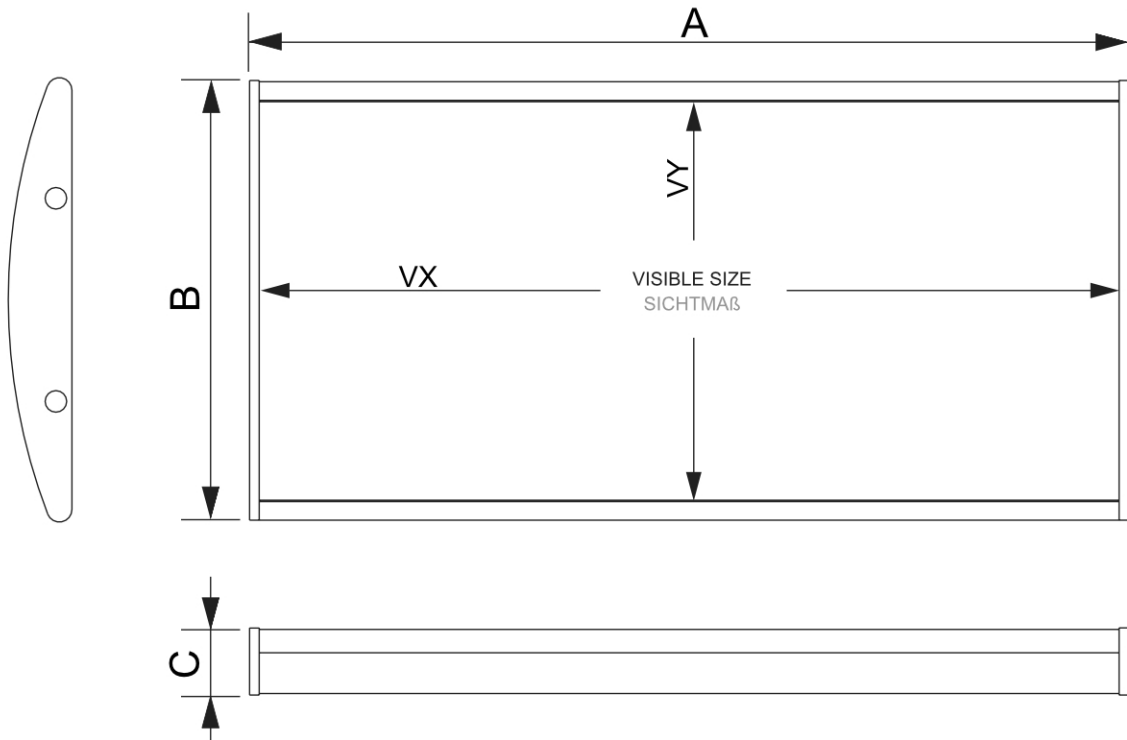

PRODUCT SHEET

Wayfinding System Curved A6

ISA6

- Easy to use
- Easy installation
- Wide range of sizes available

PRODUCT SHEET

Wayfinding System Curved A6

ISA6

PRODUCT SHEET

Wayfinding System Curved A6

ISA6

GENERAL INFO

SKU	Sizes (mm) (A x B x C)	Format (mm)	Visible size (mm) (VXxVY)	Hole spacing (mm) (XxY)
ISA6	153 x 109 x 16	A6 (148 x 105 mm)	148 x 101 mm	-

Orientation	Weight (kg)
Horizontal	0,11

PACKAGING INFORMATION

Packaging unit 1 (mm)	Packaging unit 2 (mm)	Packaging unit 3 (mm)
160 x 115 x 20	-	-

Palette number of pieces	Palette weight (kg)	Palette type
2 250	321	EUR

ADDITIONAL INFORMATION

Product certifications	EAN
No	8595578399011